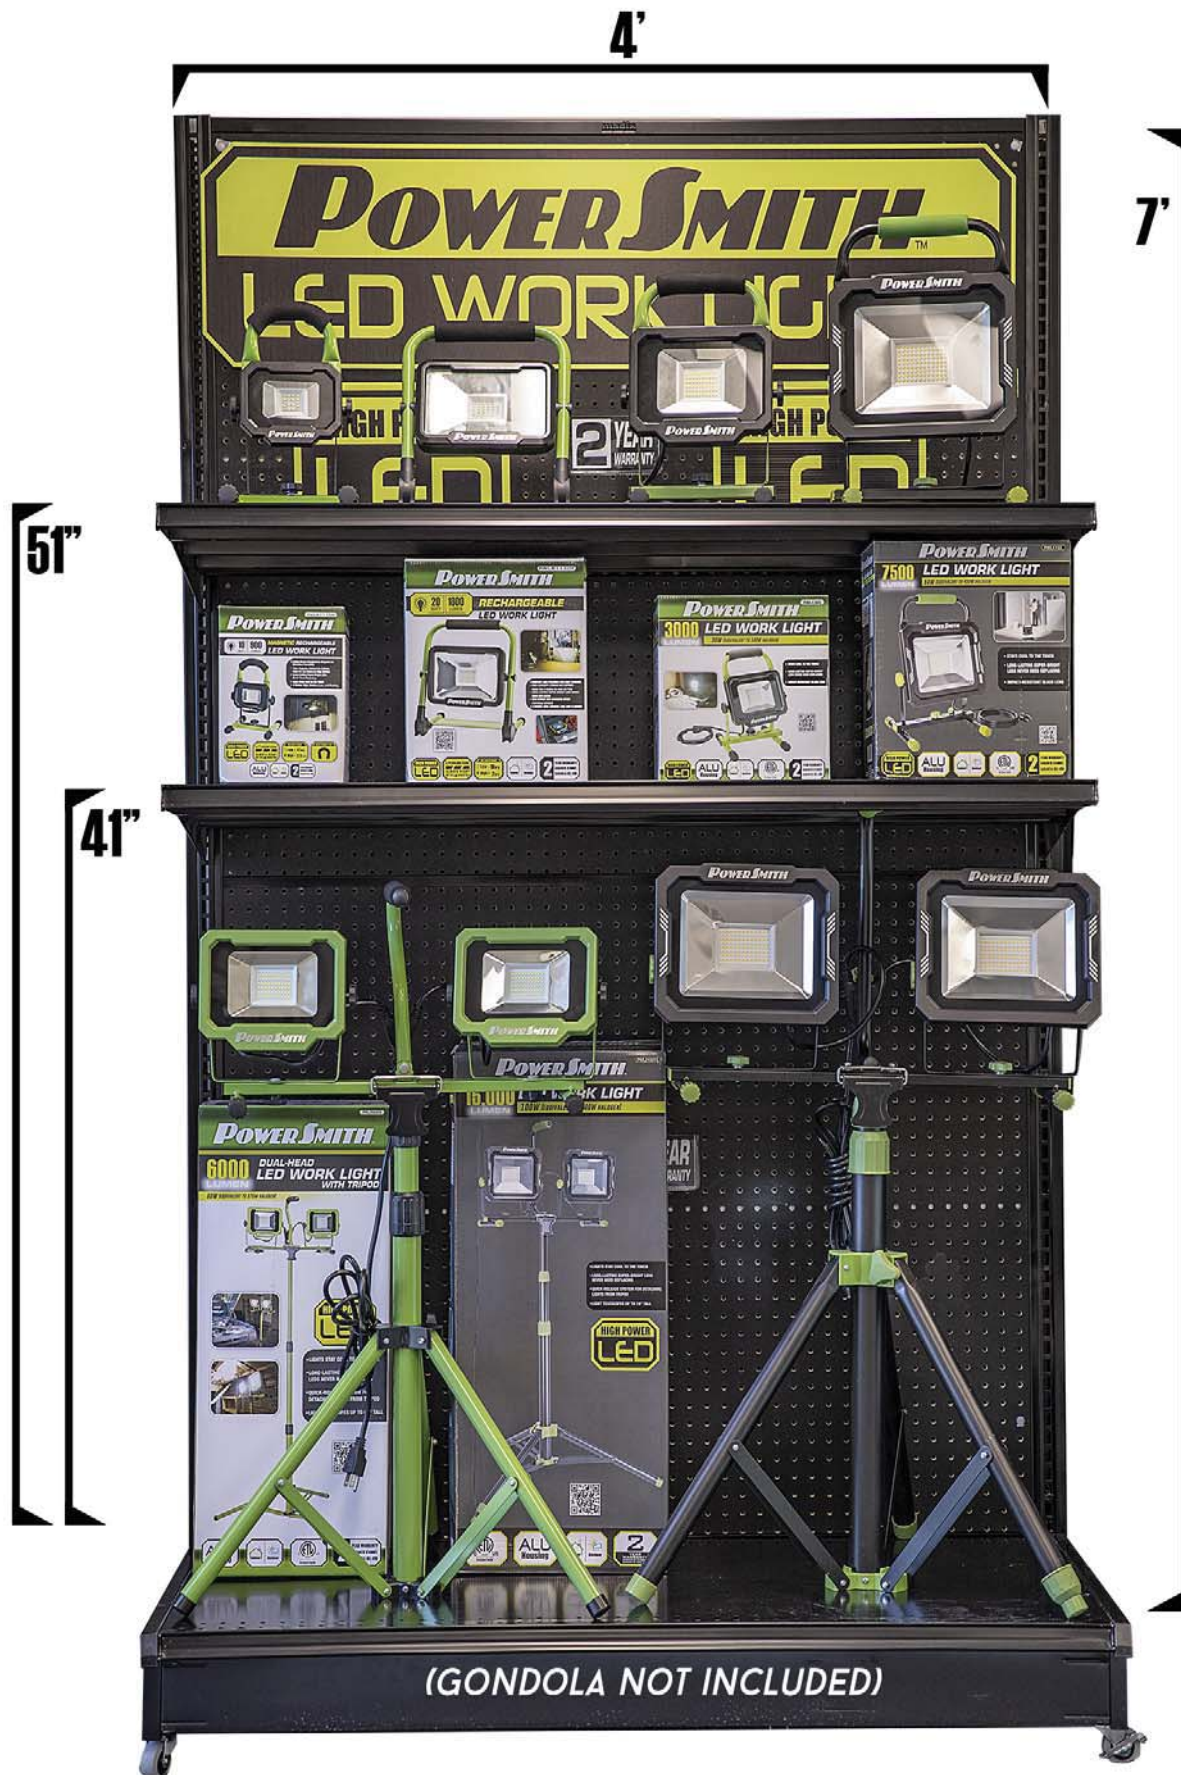

POWERSMITH LED Work Light Planogram

Orgill Fall 2020 E-Volution Dealer Market (Booth #106, Vendor #29697)

Powersmith LED Work Lights Planogram Offer - Pro Assortment

Assortment for Lumber Yards, Paint Stores, and Commercial/Industrial

Free Demo unit with this order: (1) PWLR1110F 900 LM Rechargeable Work Light!

MERCHANDISING

	Model	Description	UPC Code	Sugg. Retail	Reg D/S Cost	Show Cost	MPQty	Order Qty
N/A	MMPSLEDHD3	Powersmith 3' LED Work Light Header	N/A	N/A	N/A	N/A	1	
	MMPSLEDHD4	Powersmith 4' LED Work Light Header					1	
	MMPSLEDSIGN	High Powered LED Sign 9.5"x12.25" - rec. 2 per 4' of display					2	
	MMBPBSWC	Black Pegboard Paper with Clips - <i>optional - please indicate if needed</i>					1	
	MMFTPSLED	Hanging Fact Tags for Tripod Lights					1	
	MMFT2YRWAR	2 Year Warranty Fact Tag w/Holder					1	
	MMPSLEDPOG	PS LED POG Photo w/instructions - DIY					1	

SHOW SPECIAL DETAILS

Freight Prepaid on all Qualifying Orders

Lights and POP ship together direct to the dealer - Billing is Through Orgill

Two Year Destroy-in-Field Warranty

100% Backed in All Orgill U.S. DC's